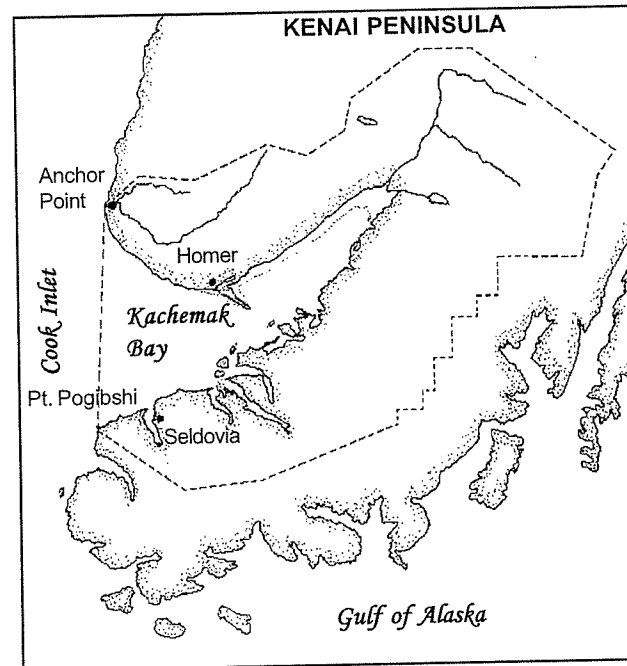

AREA COVERED - This checklist covers the Anchor River drainage, the watersheds draining into Kachemak Bay including all of Kachemak Bay State Park, and the Bay itself. The northern boundary crosses the southern end of the Kenai National Wildlife Refuge; the eastern border coincides with the western boundary of Kenai Fjords National Park and runs in the highlands above the southern drainages to Kachemak Bay down to Point Pogibshi.